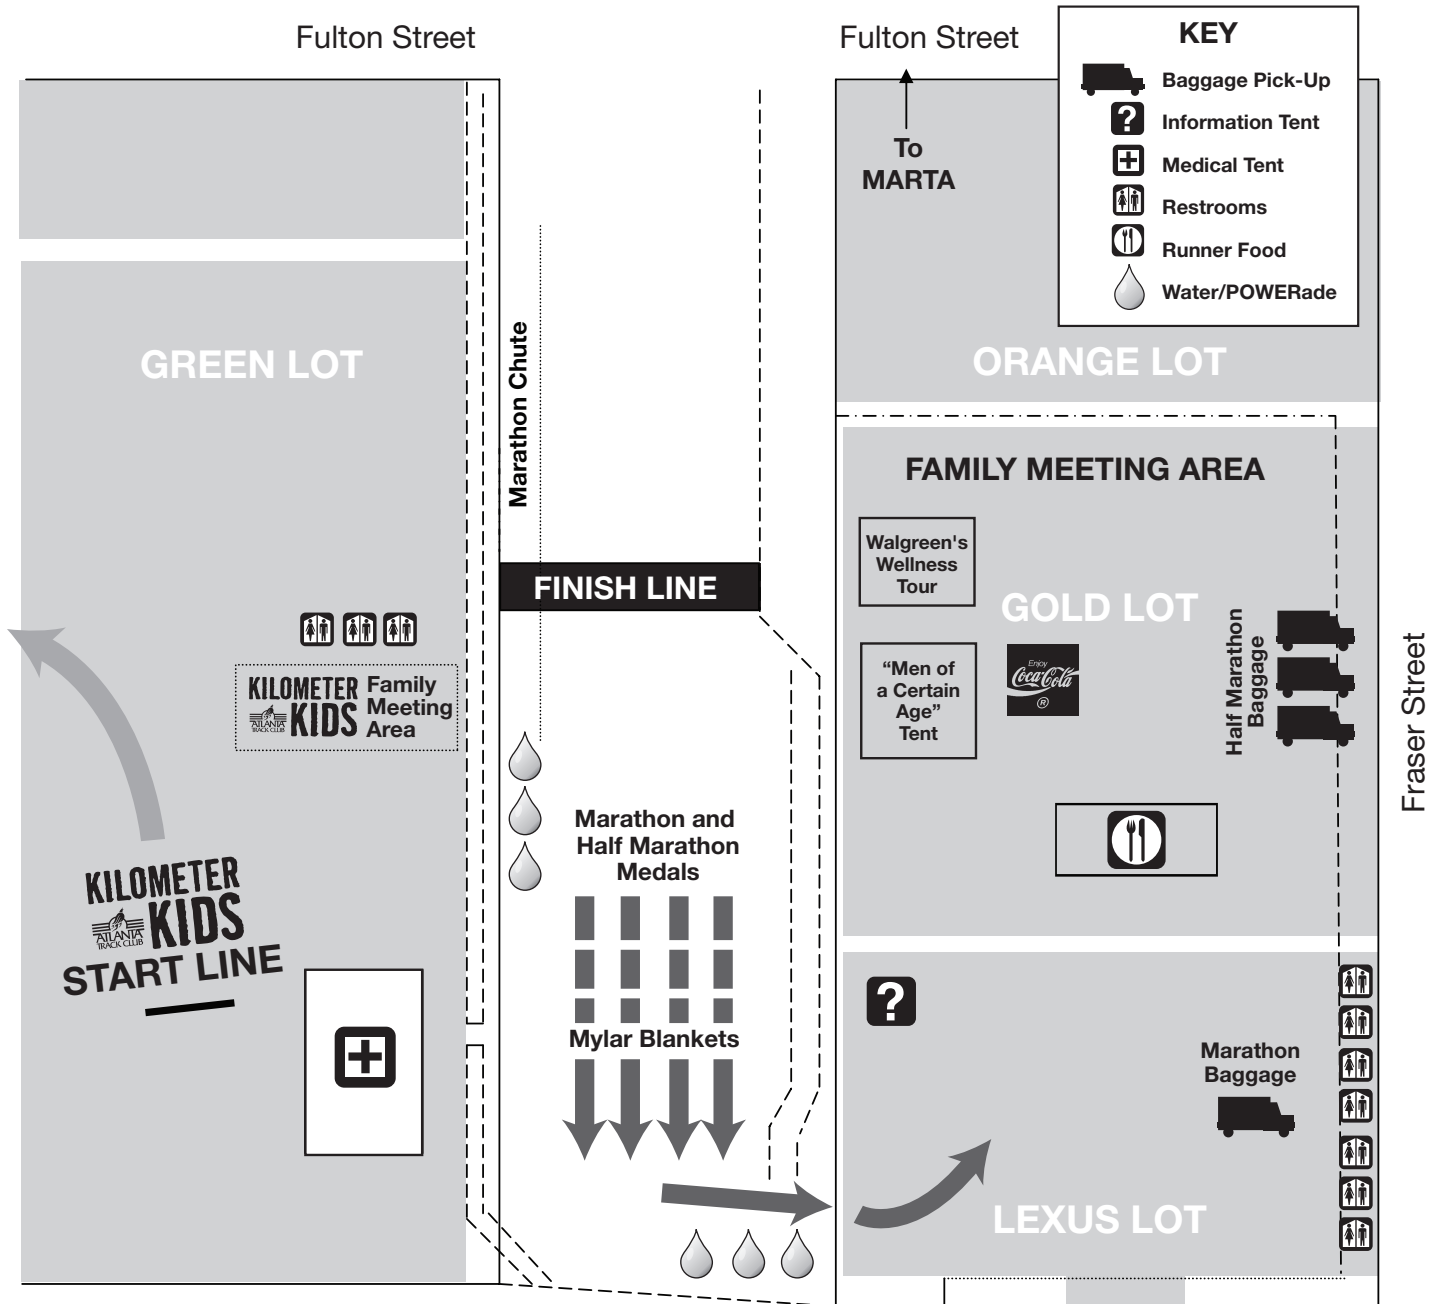

Finish Area Map

Ralph David Abernathy Blvd.

Georgia Ave.

Turner Field