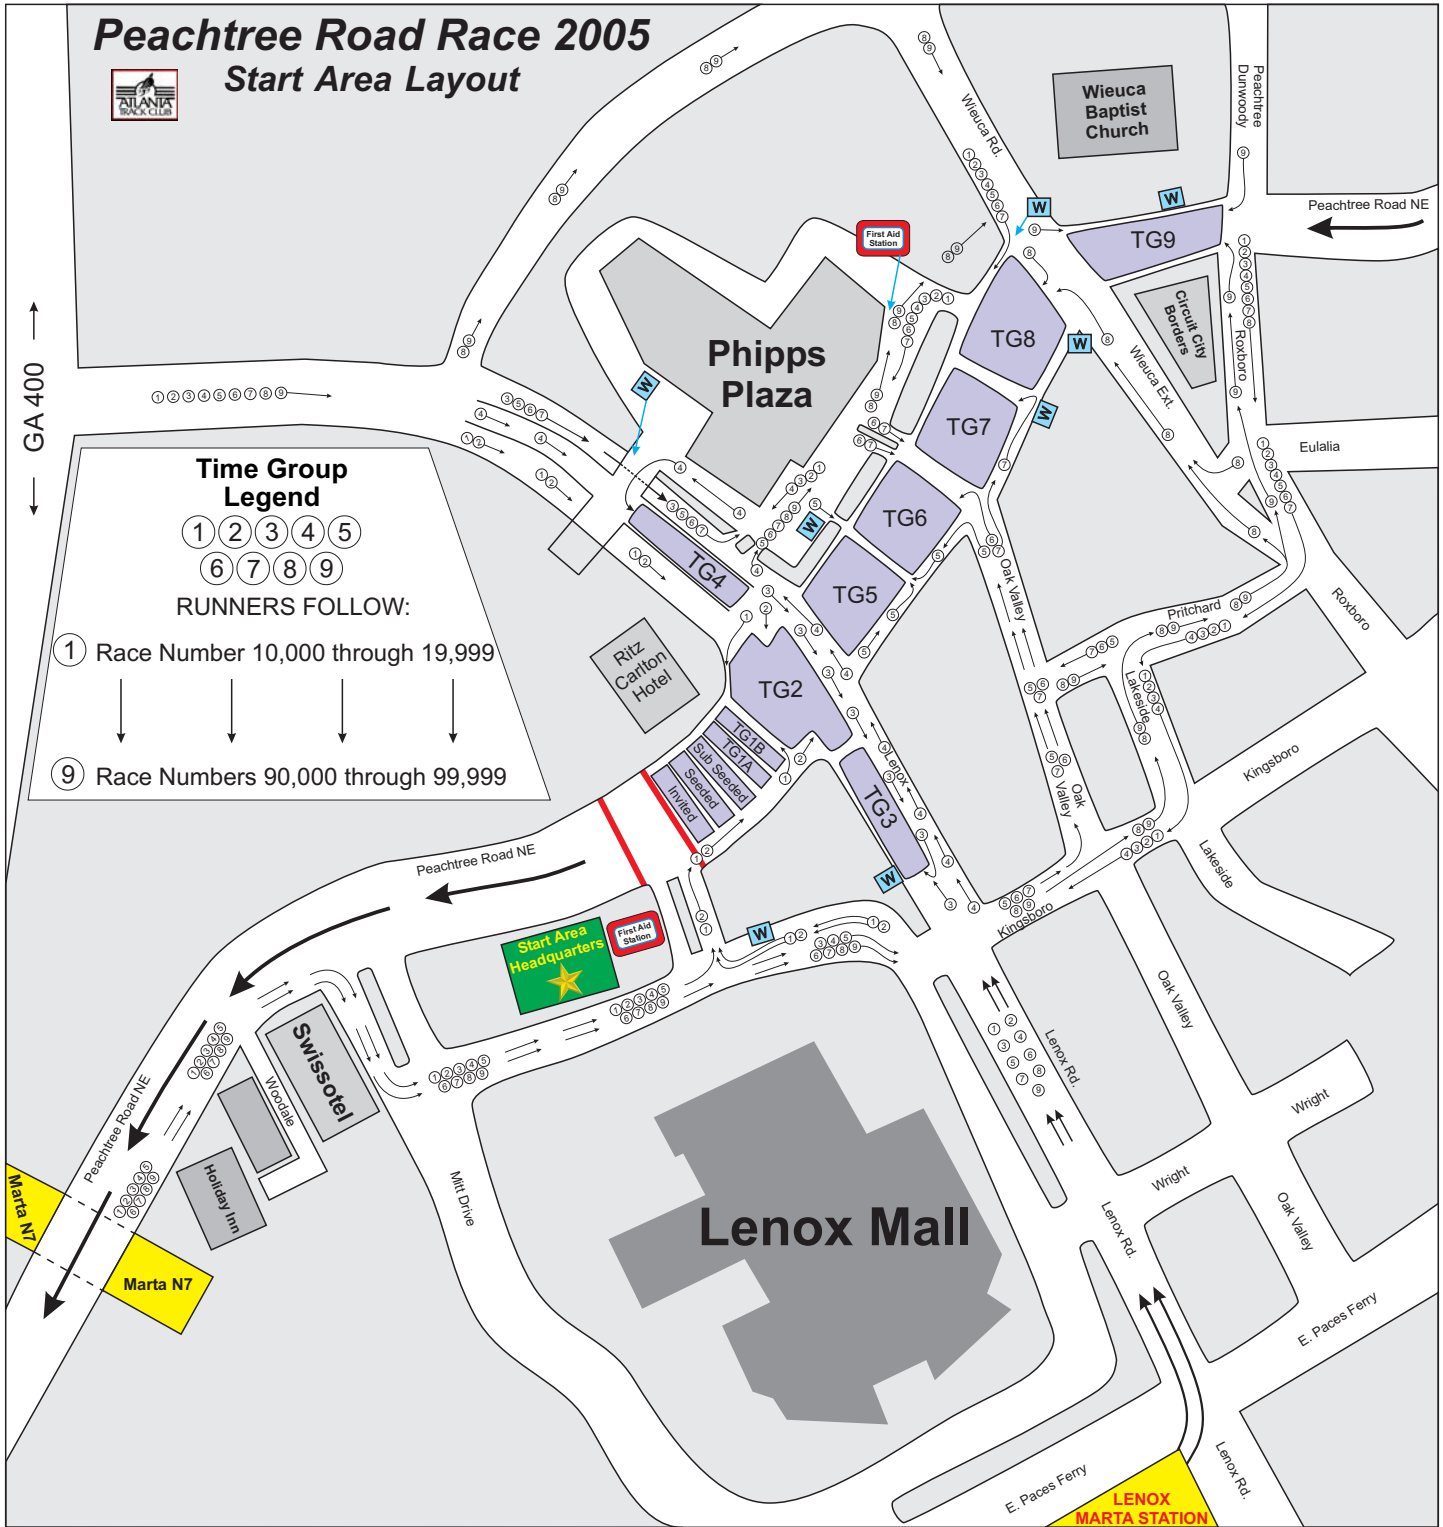

Use the Zoom Feature (+) in Acrobat to see details

Peachtree Road Race 2005 Start Area Layout

Time Group Legend

- ① ② ③ ④ ⑤
- ⑥ ⑦ ⑧ ⑨

RUNNERS FOLLOW:

- ① Race Number 10,000 through 19,999
- ⑨ Race Numbers 90,000 through 99,999